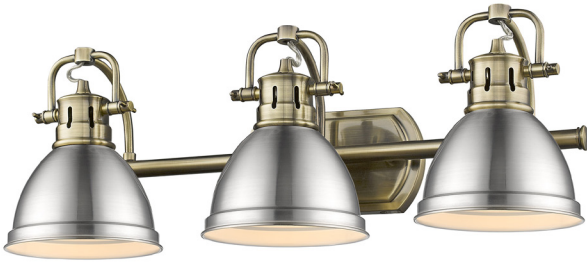

DUNCAN AB

3602-BA3 AB-PW

UPC: 844375078888

3 Light Bath Vanity

Transform the look of your room with this classic, vintage-inspired fixture, the Duncan collection is contemporary style with an industrial feel. The collection features a variety of simple, traditional silhouettes that are a nod to a bygone era. A variety of plated and painted metal shade finishes are offered in combination with durable Aged Brass, Black, Chrome or Pewter fixture bodies. The Rubbed Bronze fixtures are paired with Rubbed Bronze shades. This 1-light bath vanity is perfect for modern or contemporary style home decors. It is UL approved for damp locations like the bathroom.

Fixture Finish:	Aged Brass	
Glass/Shade Finish:	Pewter	
Materials:	Steel	Steel
Fixture Width:	24.5"	62.23cm
Fixture Height:	8.5"	21.59cm
Min - Max Height:	8.25"	20.955cm
Glass Diameter:	6.5"	16.51cm
Glass Height:	4.5"	11.43cm
Canopy/Backplate:	8.125"W x 4.25"H x 0.75"E	20.6375cm W x 10.795cm H x 1.905cm E
Chain:	N/A	
Rod:	N/A	
Wire:	8"	20.32cm
Bulb Type:	Incandescent, Type A	
Wattage:	3 x 100W(M)	
Voltage:	120	
Install Position:	Not Reversible - Down Only	
Approved Location:	Damp Location	

Sloped Ceiling:	No
ADA:	No
Close-to-ceiling:	No
Bulbs Included:	No
Dimmable:	Yes

- Contemporary style with an industrial feel
- Open-bottom shade offers widespread ambient light
- Simple, classic silhouette